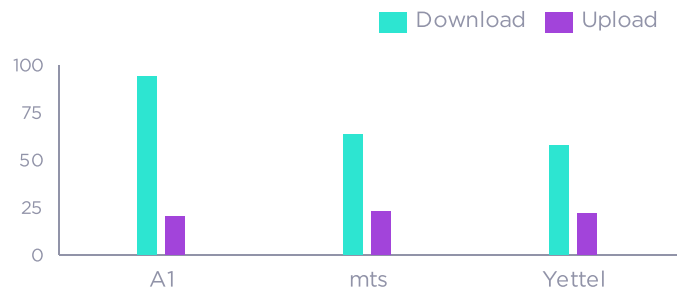

How Speed Score™ Works

When analyzing fastest operators, Ookla solely considers top carriers (all carriers with 3% or more of total test samples in the entire market for the full award period). We then determine the fastest carrier using Speed Score for results which incorporates a measure of each provider's download and upload speed to rank network speed performance (80% of the final Speed Score is attributed to download speed and the remaining 20% to upload speed). The Speed Score uses a modified trimean to demonstrate the download and upload speeds that are available across a provider's network. We take speeds from the 10th percentile, 50th percentile (also known as the median), and 90th percentile, and combine them in a weighted average using a 1:8:1 ratio, respectively. We place the most emphasis on the download speeds and median speeds as those represent what most network providers' customers will experience on a day-to-day basis.

	Download Trimean	90th Percentile	50th Percentile	10th Percentile	Upload Trimean	90th Percentile	50th Percentile	10th Percentile
A1	94.18	189.48	91.42	20.95	18.34	47.80	16.59	2.88
mts	72.40	164.32	68.69	10.22	19.27	48.62	17.72	2.29
Yettel	54.86	133.59	50.92	7.64	18.09	47.12	16.36	2.94

City Network Speeds

Belgrade

Carrier	Download Mbps	Upload Mbps
A1	93.70	20.29
mts	63.37	23.15
Yettel	57.85	22.01