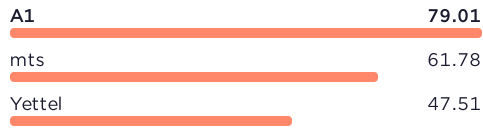

A1 is Serbia's Speedtest Awards™ Winner for mobile network speed during Q2–Q3 2024

79.01

Speed Score™

77.35
Median Speed Mbps

15.57
Median Speed Mbps

Speed Score™

Test Counts

Tests Taken