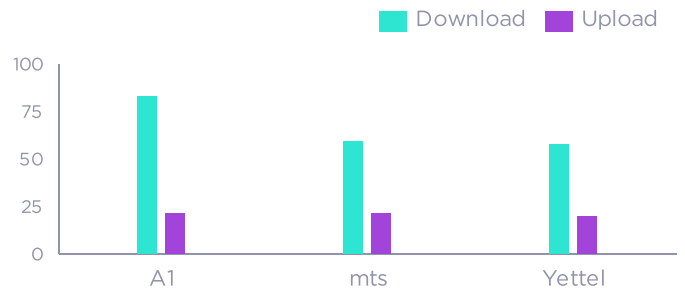

Niš

Carrier	Download Mbps	Upload Mbps
A1	82.83	21.18
mts	59.41	21.16
Yettel	57.55	19.79