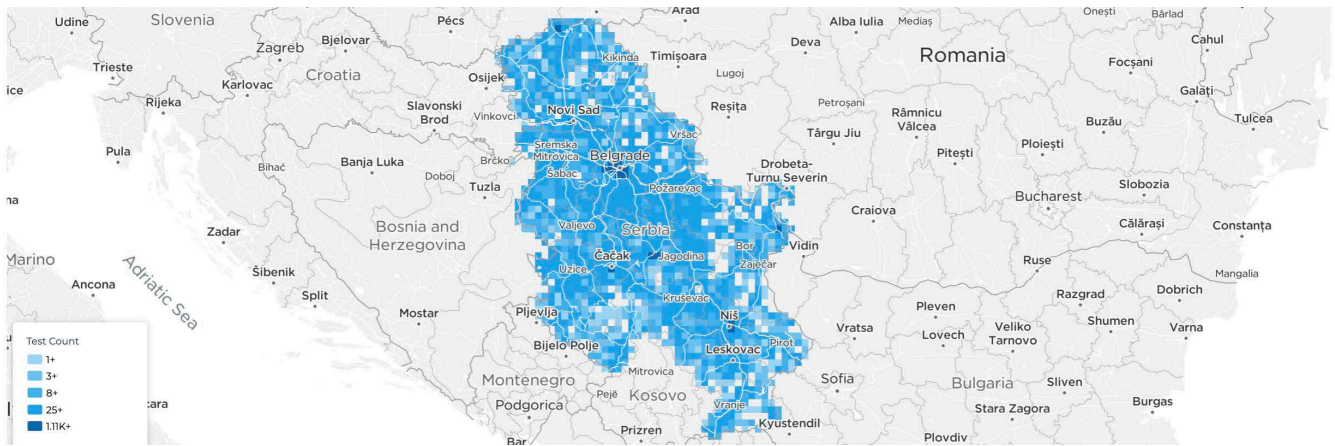

A1 is Serbia's Speedtest Awards™ Winner for mobile network speed during Q2–Q3 2024

79.01

Speed Score™

77.35
Median Speed Mbps

15.57
Median Speed Mbps

Speed Score™

Test Counts

Tests Taken

Ookla® compared 269,672 user-initiated tests taken on the Speedtest iOS and Android mobile apps from all the major mobile carriers in Serbia during the award period to determine who showed the fastest mobile network speeds.