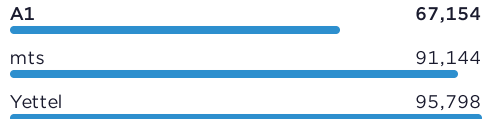

A1 is Serbia's Speedtest Awards™ Winner for mobile network speed during Q2–Q3 2024

79.01

Speed Score™

77.35
Median Speed Mbps

15.57
Median Speed Mbps

Speed Score™

Test Counts

Tests Taken